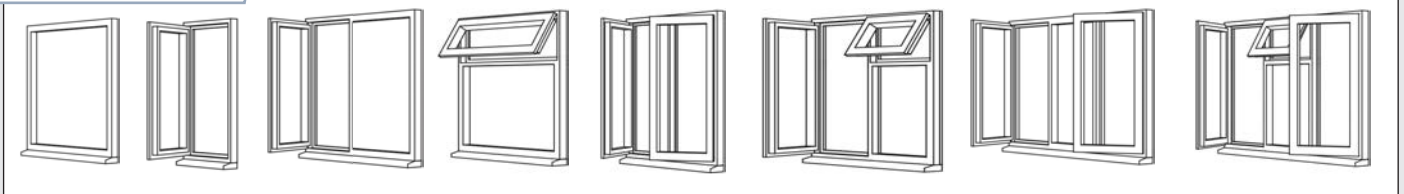

Window Styles

Door Styles