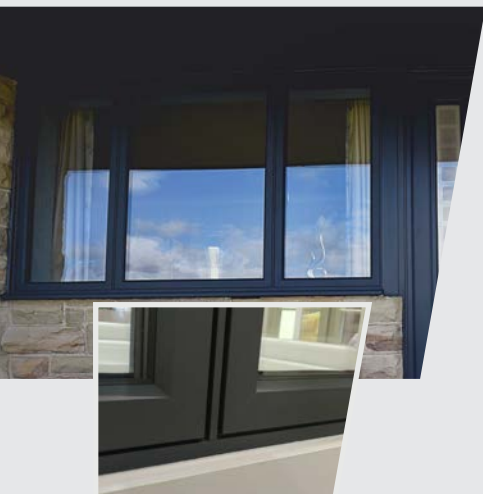

Flush Casement Windows Alitherm 800 Series

Our Alitherm 800 range is available in a beautiful flush exterior appearance. The flush style is a new design that means the window closes flush into the outer frame so it sits in line with the face of the window. The flush style is becoming increasingly popular due to its minimalistic clean lines and flat finish. The flush style is actually a very traditional design dating back more than 200 years. Back then windows were made of timber and they were all designed with flush fitting sashes and this feature is still this day today evident in many Georgian, Victorian and Edwardian properties.