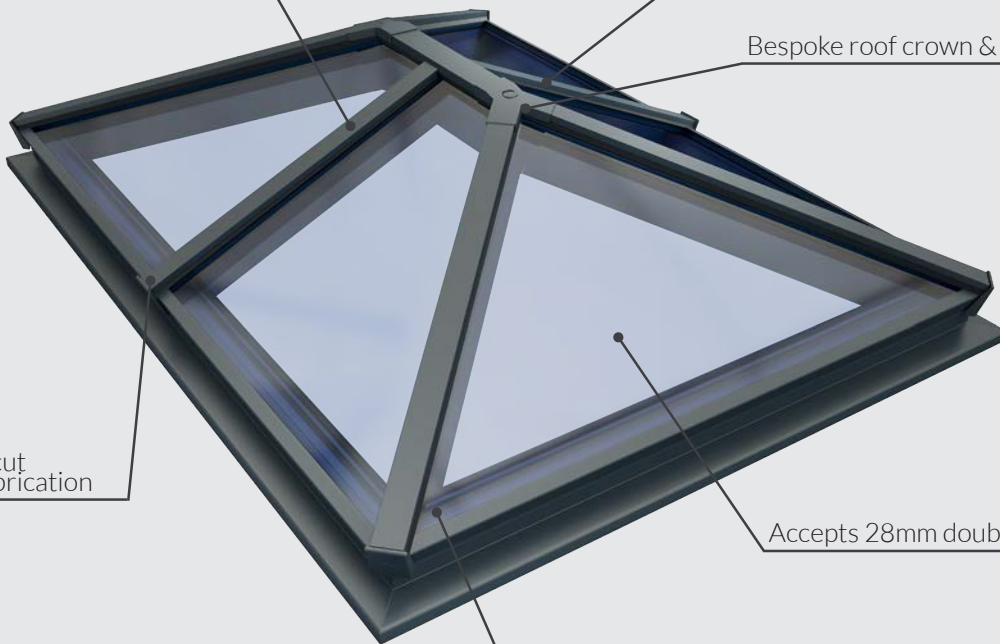

Aluminium Roof Lantern

Our aluminium roof lantern has been developed to deliver all the performance and aesthetic benefits of a modern aluminium solution. Its clean, slim lines provide a strong, durable, secure and low-maintenance solution for orangery roofs. Available in any RAL colour to perfectly match or to contrast with the building's doors and windows. You also have the option specify a dual colour format.

Elegant design & slim sightlines

Offers traditional 25° pitch

Bespoke roof crown & brackets

Straight-cut
profile fabrication

Accepts 28mm double glazed units

Option of single or dual colour

Beautifully Engineered

The roof lantern is suitable for both contemporary and traditional designs, new build homes, extensions and refurbishments. Security of the finished system is assured through the use of pressure plates which are secured with anti-tamper screws, ensuring that the roof is strong, safe and secure. The elegant design of the system ensures that the glass area is maximised, creating a light and airy feel in your home, with a minimalist structure to ensure virtually uninterrupted views.