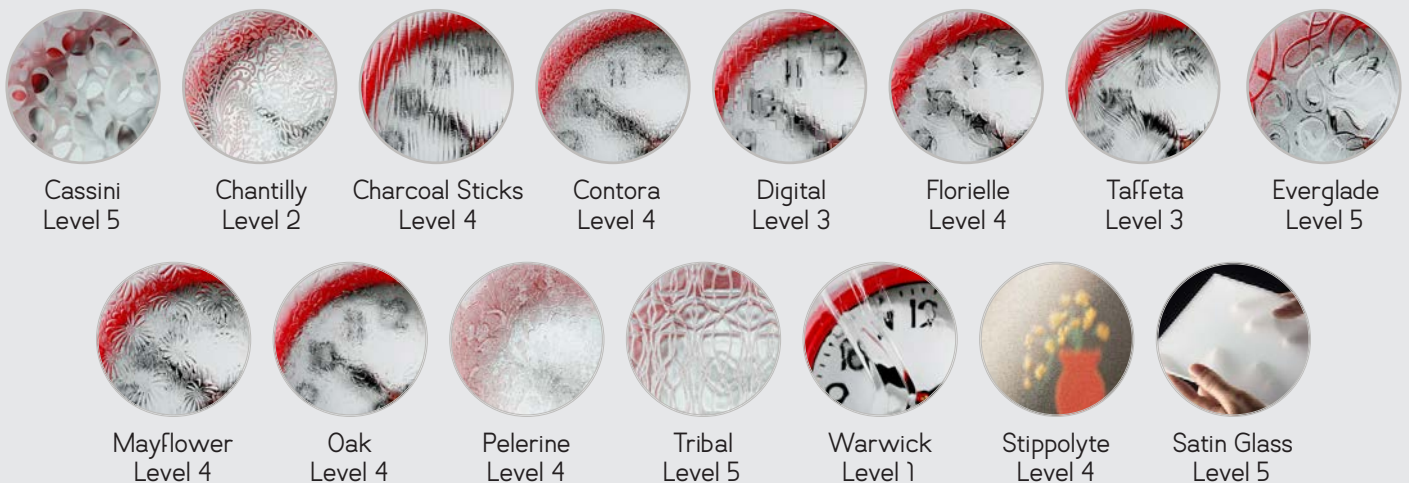

Colour Options

Our aluminium ranges are available in any RAL colour as well as all the Sensations colours below. Our most popular RAL colours are shown below. Sensations colours are achieved by the inclusion of an acrylic powder applied directly into the powder coat paint, which gives the window a premium finish. All finishes are available in a dual colour.

RAL Colours

Sensations Colours

Obscure Glass

Obscure glass is typically utilised in bathrooms, shower rooms and other private areas. All our aluminium windows can be specified with a variety of different glass patterns and obscurity levels to suit your needs. Please note that our glazed designer doors feature satin glass units.